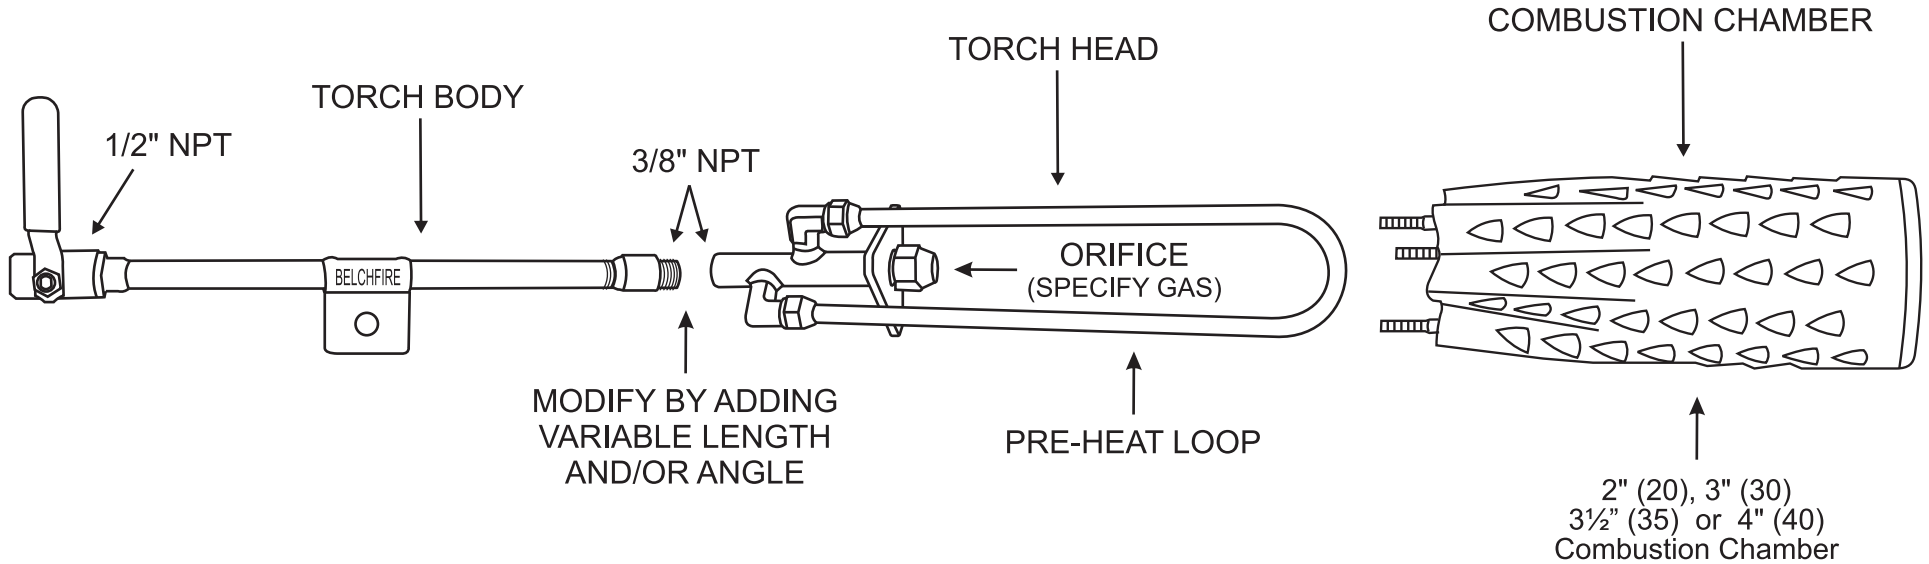

## MONO TORCH KIT ASSEMBLY MODELS 20 - 30 - 35 - 40

### PARTS ORDERING INFORMATION - 20, 30, 35, 40

PART #	DESCRIPTION
PT30HD .....	TORCH HEAD 20 - 30
PT35HD .....	TORCH HEAD 35
PT40HD .....	TORCH HEAD 40
PTMONOBD .....	MONO BODY - ALL MODELS
PALOOP30 .....	PREHEAT LOOP 20 - 30
PALOOP35 .....	PREHEAT LOOP 35
PALOOP40 .....	PREHEAT LOOP 40
BF2CC .....	2" COMBUSTION CHAMBER
BF3CC .....	3" COMBUSTION CHAMBER
BF35CC .....	$3\frac{1}{2}"$ COMBUSTION CHAMBER
BF40CC .....	4" COMBUSTION CHAMBER
PAORIFICE .....	GAS ORIFICE-SPECIFY MODEL AND GAS TO BE USED